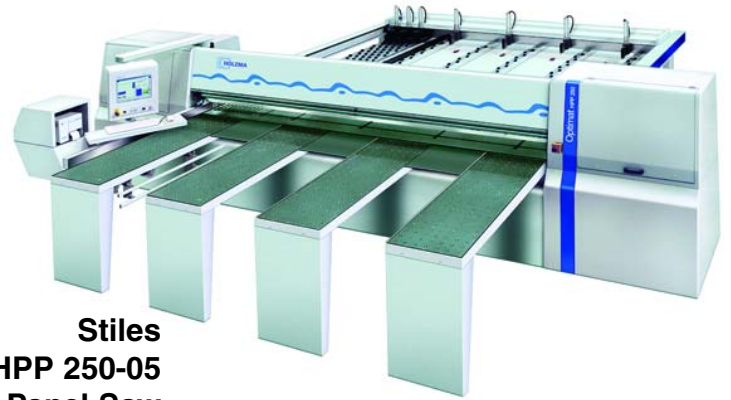

Altendorf
F-45
Sliding Table Saw

Stiles
Holzma HPP 250-05
HOZ Panel Saw

Altendorf
Buffering SBE 109
Wide Belt Sanders

Brandt Edge Bander
KDF 530

Butfering
Wide Belt Sanders
SKO 211 C

Brandt
Edge Bander
KDN 330

Altendorf America
Sliding Panel Saw
WA8

WA8
Sliding Panel
Saw on Display
in Cincinnati
Showroom

Weeke Venture Series
CNC Machine Center

Mueller
Edward B. Mueller Company, Inc.

www.muellerco.com

101 East Benson Street, Cincinnati, OH 45215