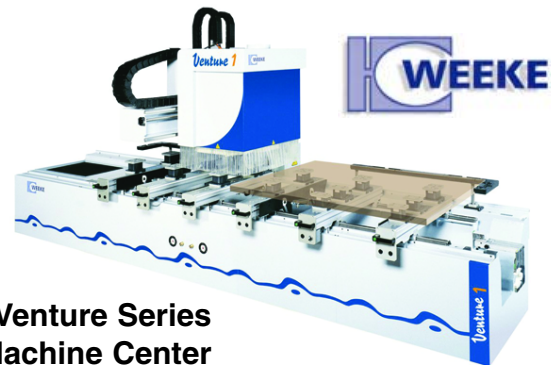

Altendorf
F-45
Sliding Table Saw

Stiles
Holzma HPP 250-05
HOZ Panel Saw

Altendorf
Buffering SBE 109
Wide Belt Sanders

Brandt Edge Bander
KDF 530

Butfering
Wide Belt Sanders
SKO 211 C

Brandt
Edge Bander
KDN 330

Altendorf America
Sliding Panel Saw
WA8

WA8
Sliding Panel
Saw on Display
in Cincinnati
Showroom

Weeke Venture Series
CNC Machine Center

Mueller
Edward B. Mueller Company, Inc.

www.muellerco.com

101 East Benson Street, Cincinnati, OH 45215